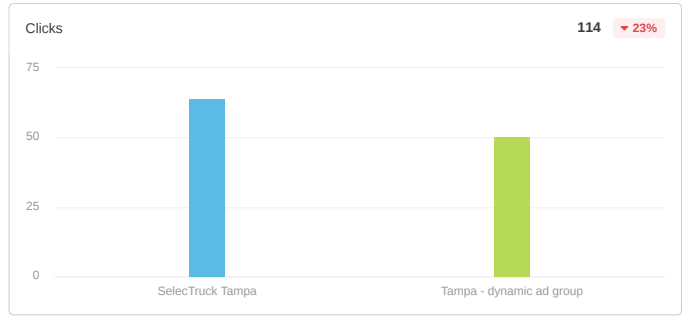

TAMPA 1/2

Showing 3 of 3 Rows

AD GROUP▲	CAMPAIGN	IMPRESSIONS	CLICKS	CTR	AVG CPC
SelecTruck Tampa	Tampa Adwords	861	64	7.43%	$8.98
Tampa - dynamic ad group	Tampa Adwords	582	50	8.59%	$4.01
Tampa Remarketing	Tampa Retargeting	25,895	87	0.34%	$1.13