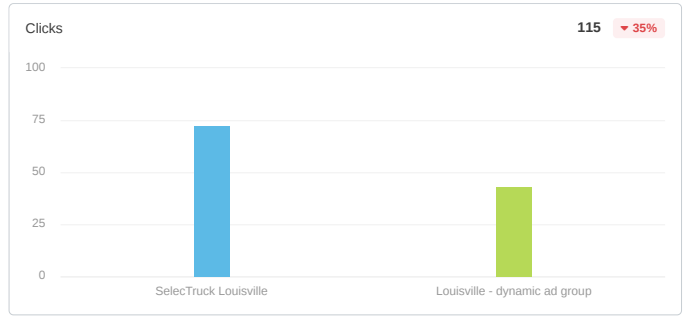

## Table of Contents

Google Ads Account Overview	3
CHARLOTTE 1/2	4
CHARLOTTE 2/2	5
CLEVELAND 1/2	6
CLEVELAND 2/2	7
LOUISVILLE 1/2	8
LOUISVILLE 2/2	9
NEW ENGLAND BOSTON 1/2	10
NEW ENGLAND BOSTON 2/2	11
TAMPA 1/2	12
TAMPA 2/2	13

## Google Ads Account Overview

Showing 6 of 6 Rows

AD GROUP▲	CAMPAIGN	IMPRESSIONS	CLICKS	CTR	AVG CPC
<a href="#">Louisville - dynamic ad group</a>	Louisville Adwords	126	43	34.13%	\$1.34
<a href="#">Louisville Remarketing</a>	Louisville Retargeting	26,682	90	0.34%	\$1.10
<a href="#">SelecTruck Louisville</a>	Louisville Adwords	1,046	72	6.88%	\$5.72
<a href="#">SelecTruck Tampa</a>	Tampa Adwords	861	64	7.43%	\$8.98
<a href="#">Tampa - dynamic ad group</a>	Tampa Adwords	582	50	8.59%	\$4.01
<a href="#">Tampa Remarketing</a>	Tampa Retargeting	25,895	87	0.34%	\$1.13

## LOUISVILLE 1/2

Showing 3 of 3 Rows

AD GROUP▲	CAMPAIGN	IMPRESSIONS	CLICKS	CTR	AVG CPC
<a href="#">Louisville - dynamic ad group</a>	Louisville Adwords	126	43	34.13%	\$1.34
<a href="#">Louisville Remarketing</a>	Louisville Retargeting	26,682	90	0.34%	\$1.10
<a href="#">SelecTruck Louisville</a>	Louisville Adwords	1,046	72	6.88%	\$5.72

## TAMPA 1/2

Showing 3 of 3 Rows

AD GROUP▲	CAMPAIGN	IMPRESSIONS	CLICKS	CTR	AVG CPC
<a href="#">SelecTruck Tampa</a>	Tampa Adwords	861	64	7.43%	\$8.98
<a href="#">Tampa - dynamic ad group</a>	Tampa Adwords	582	50	8.59%	\$4.01
<a href="#">Tampa Remarketing</a>	Tampa Retargeting	25,895	87	0.34%	\$1.13