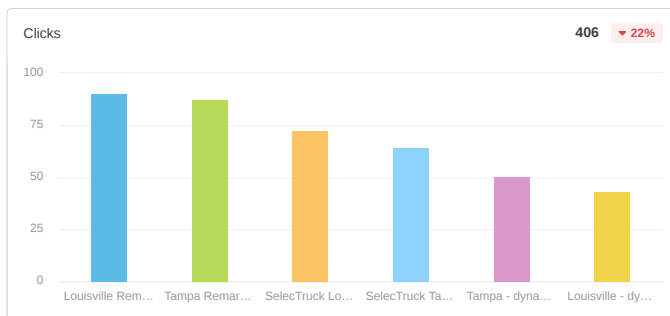

## Table of Contents

Google Ads Account Overview	3
CHARLOTTE 1/2	4
CHARLOTTE 2/2	5
CLEVELAND 1/2	6
CLEVELAND 2/2	7
LOUISVILLE 1/2	8
LOUISVILLE 2/2	9
NEW ENGLAND BOSTON 1/2	10
NEW ENGLAND BOSTON 2/2	11
TAMPA 1/2	12
TAMPA 2/2	13

## Google Ads Account Overview

Showing 6 of 6 Rows

AD GROUP▲	CAMPAIGN	IMPRESSIONS	CLICKS	CTR	AVG CPC
<a href="#">Louisville - dynamic ad group</a>	Louisville Adwords	126	43	34.13%	\$1.34
<a href="#">Louisville Remarketing</a>	Louisville Retargeting	26,682	90	0.34%	\$1.10
<a href="#">SelecTruck Louisville</a>	Louisville Adwords	1,046	72	6.88%	\$5.72
<a href="#">SelecTruck Tampa</a>	Tampa Adwords	861	64	7.43%	\$8.98
<a href="#">Tampa - dynamic ad group</a>	Tampa Adwords	582	50	8.59%	\$4.01
<a href="#">Tampa Remarketing</a>	Tampa Retargeting	25,895	87	0.34%	\$1.13

## TAMPA 1/2

Showing 3 of 3 Rows

AD GROUP▲	CAMPAIGN	IMPRESSIONS	CLICKS	CTR	AVG CPC
<a href="#">SelecTruck Tampa</a>	Tampa Adwords	861	64	7.43%	\$8.98
<a href="#">Tampa - dynamic ad group</a>	Tampa Adwords	582	50	8.59%	\$4.01
<a href="#">Tampa Remarketing</a>	Tampa Retargeting	25,895	87	0.34%	\$1.13