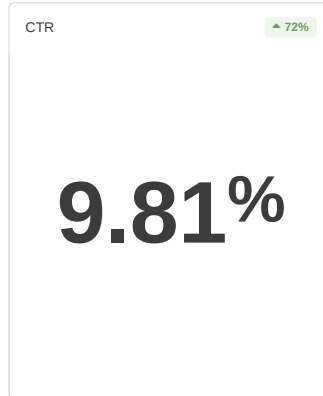

LOUISVILLE 1/2