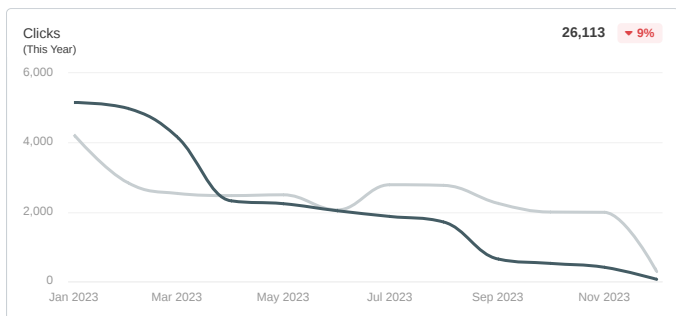

# SelecTrucks Marketing Report

November 2023

SelecTrucks

<https://selectrucks.com>

## Table of Contents

Google Ads Account Overview	3
CHARLOTTE 1/2	4
CHARLOTTE 2/2	5
CLEVELAND 1/2	6
CLEVELAND 2/2	7
LOUISVILLE 1/2	8
LOUISVILLE 2/2	9
NEW ENGLAND BOSTON 1/2	10
NEW ENGLAND BOSTON 2/2	11
TAMPA 1/2	12
TAMPA 2/2	13

## Google Ads Account Overview

Showing 6 of 6 Rows

AD GROUP▲	CAMPAIGN	IMPRESSIONS	CLICKS	CTR	AVG CPC
<a href="#">Louisville - dynamic ad group</a>	Louisville Adwords	126	43	34.13%	\$1.34
<a href="#">Louisville Remarketing</a>	Louisville Retargeting	26,682	90	0.34%	\$1.10
<a href="#">SelecTruck Louisville</a>	Louisville Adwords	1,046	72	6.88%	\$5.72
<a href="#">SelecTruck Tampa</a>	Tampa Adwords	861	64	7.43%	\$8.98
<a href="#">Tampa - dynamic ad group</a>	Tampa Adwords	582	50	8.59%	\$4.01
<a href="#">Tampa Remarketing</a>	Tampa Retargeting	25,895	87	0.34%	\$1.13