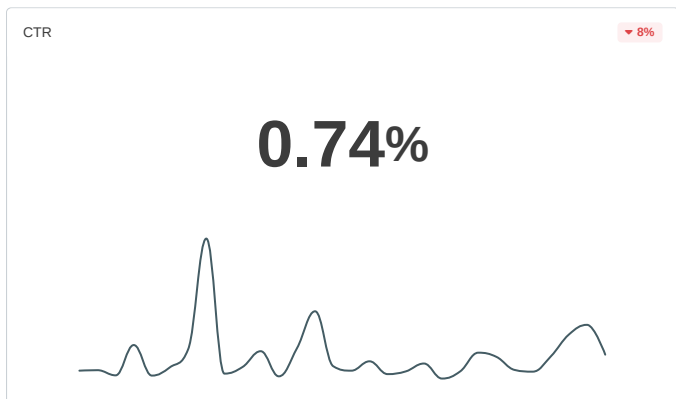

## Table of Contents

Google Ads Account Overview	3
CHARLOTTE 1/2	4
CHARLOTTE 2/2	5
CLEVELAND 1/2	6
CLEVELAND 2/2	7
LOUISVILLE 1/2	8
LOUISVILLE 2/2	9
NEW ENGLAND BOSTON 1/2	10
NEW ENGLAND BOSTON 2/2	11
TAMPA 1/2	12
TAMPA 2/2	13

## Google Ads Account Overview

Showing 6 of 6 Rows

AD GROUP▲	CAMPAIGN	IMPRESSIONS	CLICKS	CTR	AVG CPC
<a href="#">Louisville - dynamic ad group</a>	Louisville Adwords	126	43	34.13%	\$1.34
<a href="#">Louisville Remarketing</a>	Louisville Retargeting	26,682	90	0.34%	\$1.10
<a href="#">SelecTruck Louisville</a>	Louisville Adwords	1,046	72	6.88%	\$5.72
<a href="#">SelecTruck Tampa</a>	Tampa Adwords	861	64	7.43%	\$8.98
<a href="#">Tampa - dynamic ad group</a>	Tampa Adwords	582	50	8.59%	\$4.01
<a href="#">Tampa Remarketing</a>	Tampa Retargeting	25,895	87	0.34%	\$1.13

## LOUISVILLE 1/2

Showing 3 of 3 Rows

AD GROUP▲	CAMPAIGN	IMPRESSIONS	CLICKS	CTR	AVG CPC
<a href="#">Louisville - dynamic ad group</a>	Louisville Adwords	126	43	34.13%	\$1.34
<a href="#">Louisville Remarketing</a>	Louisville Retargeting	26,682	90	0.34%	\$1.10
<a href="#">SelecTruck Louisville</a>	Louisville Adwords	1,046	72	6.88%	\$5.72