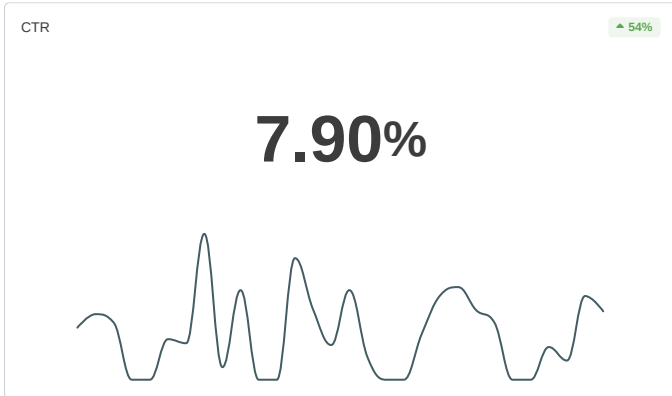

TAMPA 1/2

Showing 3 of 3 Rows

AD GROUP▲	CAMPAIGN	IMPRESSIONS	CLICKS	CTR	AVG CPC
SelecTruck Tampa	Tampa Adwords	861	64	7.43%	$8.98
Tampa - dynamic ad group	Tampa Adwords	582	50	8.59%	$4.01
Tampa Remarketing	Tampa Retargeting	25,895	87	0.34%	$1.13