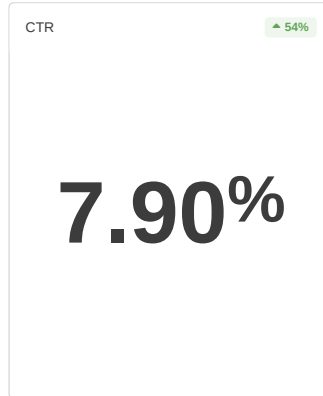

TAMPA 1/2

Showing 3 of 3 Rows

AD GROUP▲	CAMPAIGN	IMPRESSIONS	CLICKS	CTR	AVG CPC
SelecTruck Tampa	Tampa Adwords	861	64	7.43%	$8.98
Tampa - dynamic ad group	Tampa Adwords	582	50	8.59%	$4.01
Tampa Remarketing	Tampa Retargeting	25,895	87	0.34%	$1.13