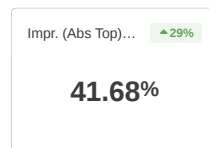

## Table of Contents

Google Ads Account Overview	3
CHARLOTTE 1/2	4
CHARLOTTE 2/2	5
CLEVELAND 1/2	6
CLEVELAND 2/2	7
LOUISVILLE 1/2	8
LOUISVILLE 2/2	9
NEW ENGLAND BOSTON 1/2	10
NEW ENGLAND BOSTON 2/2	11
TAMPA 1/2	12
TAMPA 2/2	13

## Google Ads Account Overview

Showing 6 of 6 Rows

AD GROUP▲	CAMPAIGN	IMPRESSIONS	CLICKS	CTR	AVG CPC
<a href="#">Louisville - dynamic ad group</a>	Louisville Adwords	126	43	34.13%	\$1.34
<a href="#">Louisville Remarketing</a>	Louisville Retargeting	26,682	90	0.34%	\$1.10
<a href="#">SelecTruck Louisville</a>	Louisville Adwords	1,046	72	6.88%	\$5.72
<a href="#">SelecTruck Tampa</a>	Tampa Adwords	861	64	7.43%	\$8.98
<a href="#">Tampa - dynamic ad group</a>	Tampa Adwords	582	50	8.59%	\$4.01
<a href="#">Tampa Remarketing</a>	Tampa Retargeting	25,895	87	0.34%	\$1.13