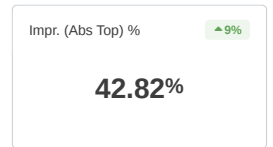

TAMPA 1/2

Showing 3 of 3 Rows

AD GROUP▲	CAMPAIGN	IMPRESSIONS	CLICKS	CTR	AVG CPC
SelecTruck Tampa	Tampa Adwords	861	64	7.43%	$8.98
Tampa - dynamic ad group	Tampa Adwords	582	50	8.59%	$4.01
Tampa Remarketing	Tampa Retargeting	25,895	87	0.34%	$1.13