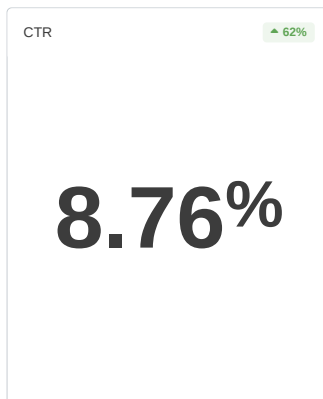

## Table of Contents

Google Ads Account Overview	3
CHARLOTTE 1/2	4
CHARLOTTE 2/2	5
CLEVELAND 1/2	6
CLEVELAND 2/2	7
LOUISVILLE 1/2	8
LOUISVILLE 2/2	9
NEW ENGLAND BOSTON 1/2	10
NEW ENGLAND BOSTON 2/2	11
TAMPA 1/2	12
TAMPA 2/2	13

## Google Ads Account Overview

Showing 6 of 6 Rows

AD GROUP▲	CAMPAIGN	IMPRESSIONS	CLICKS	CTR	AVG CPC
<a href="#">Louisville - dynamic ad group</a>	Louisville Adwords	126	43	34.13%	\$1.34
<a href="#">Louisville Remarketing</a>	Louisville Retargeting	26,682	90	0.34%	\$1.10
<a href="#">SelecTruck Louisville</a>	Louisville Adwords	1,046	72	6.88%	\$5.72
<a href="#">SelecTruck Tampa</a>	Tampa Adwords	861	64	7.43%	\$8.98
<a href="#">Tampa - dynamic ad group</a>	Tampa Adwords	582	50	8.59%	\$4.01
<a href="#">Tampa Remarketing</a>	Tampa Retargeting	25,895	87	0.34%	\$1.13