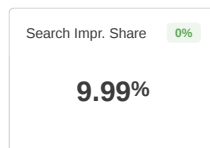

## Table of Contents

Google Ads Account Overview	3
CHARLOTTE 1/2	4
CHARLOTTE 2/2	5
CLEVELAND 1/2	6
CLEVELAND 2/2	7
LOUISVILLE 1/2	8
LOUISVILLE 2/2	9
NEW ENGLAND BOSTON 1/2	10
NEW ENGLAND BOSTON 2/2	11
TAMPA 1/2	12
TAMPA 2/2	13

## Google Ads Account Overview

Showing 6 of 6 Rows

AD GROUP▲	CAMPAIGN	IMPRESSIONS	CLICKS	CTR	AVG CPC
<a href="#">Louisville - dynamic ad group</a>	Louisville Adwords	126	43	34.13%	\$1.34
<a href="#">Louisville Remarketing</a>	Louisville Retargeting	26,682	90	0.34%	\$1.10
<a href="#">SelecTruck Louisville</a>	Louisville Adwords	1,046	72	6.88%	\$5.72
<a href="#">SelecTruck Tampa</a>	Tampa Adwords	861	64	7.43%	\$8.98
<a href="#">Tampa - dynamic ad group</a>	Tampa Adwords	582	50	8.59%	\$4.01
<a href="#">Tampa Remarketing</a>	Tampa Retargeting	25,895	87	0.34%	\$1.13