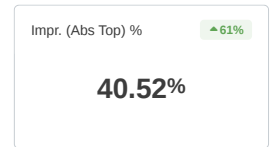

## Table of Contents

Google Ads Account Overview	3
CHARLOTTE 1/2	4
CHARLOTTE 2/2	5
CLEVELAND 1/2	6
CLEVELAND 2/2	7
LOUISVILLE 1/2	8
LOUISVILLE 2/2	9
NEW ENGLAND BOSTON 1/2	10
NEW ENGLAND BOSTON 2/2	11
TAMPA 1/2	12
TAMPA 2/2	13

## Google Ads Account Overview

Showing 6 of 6 Rows

AD GROUP▲	CAMPAIGN	IMPRESSIONS	CLICKS	CTR	AVG CPC
<a href="#">Louisville - dynamic ad group</a>	Louisville Adwords	126	43	34.13%	\$1.34
<a href="#">Louisville Remarketing</a>	Louisville Retargeting	26,682	90	0.34%	\$1.10
<a href="#">SelecTruck Louisville</a>	Louisville Adwords	1,046	72	6.88%	\$5.72
<a href="#">SelecTruck Tampa</a>	Tampa Adwords	861	64	7.43%	\$8.98
<a href="#">Tampa - dynamic ad group</a>	Tampa Adwords	582	50	8.59%	\$4.01
<a href="#">Tampa Remarketing</a>	Tampa Retargeting	25,895	87	0.34%	\$1.13

## LOUISVILLE 1/2

Showing 3 of 3 Rows

AD GROUP▲	CAMPAIGN	IMPRESSIONS	CLICKS	CTR	AVG CPC
<a href="#">Louisville - dynamic ad group</a>	Louisville Adwords	126	43	34.13%	\$1.34
<a href="#">Louisville Remarketing</a>	Louisville Retargeting	26,682	90	0.34%	\$1.10
<a href="#">SelecTruck Louisville</a>	Louisville Adwords	1,046	72	6.88%	\$5.72