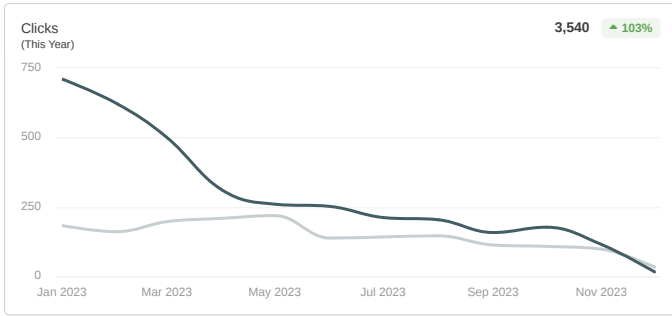

## Table of Contents

Google Ads Account Overview	3
CHARLOTTE 1/2	4
CHARLOTTE 2/2	5
CLEVELAND 1/2	6
CLEVELAND 2/2	7
LOUISVILLE 1/2	8
LOUISVILLE 2/2	9
NEW ENGLAND BOSTON 1/2	10
NEW ENGLAND BOSTON 2/2	11
TAMPA 1/2	12
TAMPA 2/2	13

## Google Ads Account Overview

Showing 6 of 6 Rows

AD GROUP▲	CAMPAIGN	IMPRESSIONS	CLICKS	CTR	AVG CPC
<a href="#">Louisville - dynamic ad group</a>	Louisville Adwords	126	43	34.13%	\$1.34
<a href="#">Louisville Remarketing</a>	Louisville Retargeting	26,682	90	0.34%	\$1.10
<a href="#">SelecTruck Louisville</a>	Louisville Adwords	1,046	72	6.88%	\$5.72
<a href="#">SelecTruck Tampa</a>	Tampa Adwords	861	64	7.43%	\$8.98
<a href="#">Tampa - dynamic ad group</a>	Tampa Adwords	582	50	8.59%	\$4.01
<a href="#">Tampa Remarketing</a>	Tampa Retargeting	25,895	87	0.34%	\$1.13

## LOUISVILLE 1/2

Showing 3 of 3 Rows

AD GROUP▲	CAMPAIGN	IMPRESSIONS	CLICKS	CTR	AVG CPC
<a href="#">Louisville - dynamic ad group</a>	Louisville Adwords	126	43	34.13%	\$1.34
<a href="#">Louisville Remarketing</a>	Louisville Retargeting	26,682	90	0.34%	\$1.10
<a href="#">SelecTruck Louisville</a>	Louisville Adwords	1,046	72	6.88%	\$5.72