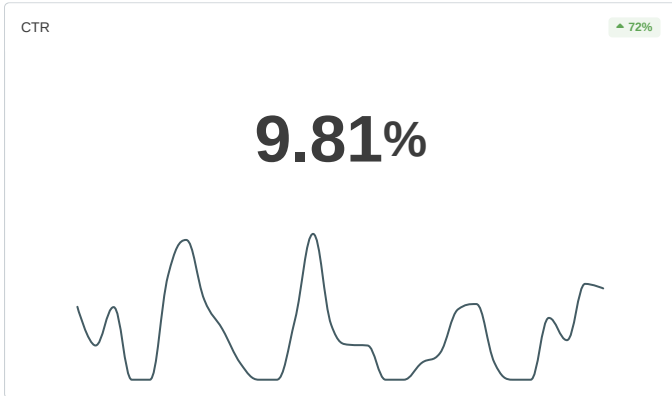

## Table of Contents

Google Ads Account Overview	3
CHARLOTTE 1/2	4
CHARLOTTE 2/2	5
CLEVELAND 1/2	6
CLEVELAND 2/2	7
LOUISVILLE 1/2	8
LOUISVILLE 2/2	9
NEW ENGLAND BOSTON 1/2	10
NEW ENGLAND BOSTON 2/2	11
TAMPA 1/2	12
TAMPA 2/2	13

## Google Ads Account Overview

Showing 6 of 6 Rows

AD GROUP▲	CAMPAIGN	IMPRESSIONS	CLICKS	CTR	AVG CPC
<a href="#">Louisville - dynamic ad group</a>	Louisville Adwords	126	43	34.13%	\$1.34
<a href="#">Louisville Remarketing</a>	Louisville Retargeting	26,682	90	0.34%	\$1.10
<a href="#">SelecTruck Louisville</a>	Louisville Adwords	1,046	72	6.88%	\$5.72
<a href="#">SelecTruck Tampa</a>	Tampa Adwords	861	64	7.43%	\$8.98
<a href="#">Tampa - dynamic ad group</a>	Tampa Adwords	582	50	8.59%	\$4.01
<a href="#">Tampa Remarketing</a>	Tampa Retargeting	25,895	87	0.34%	\$1.13

## LOUISVILLE 1/2

Showing 3 of 3 Rows

AD GROUP▲	CAMPAIGN	IMPRESSIONS	CLICKS	CTR	AVG CPC
<a href="#">Louisville - dynamic ad group</a>	Louisville Adwords	126	43	34.13%	\$1.34
<a href="#">Louisville Remarketing</a>	Louisville Retargeting	26,682	90	0.34%	\$1.10
<a href="#">SelecTruck Louisville</a>	Louisville Adwords	1,046	72	6.88%	\$5.72