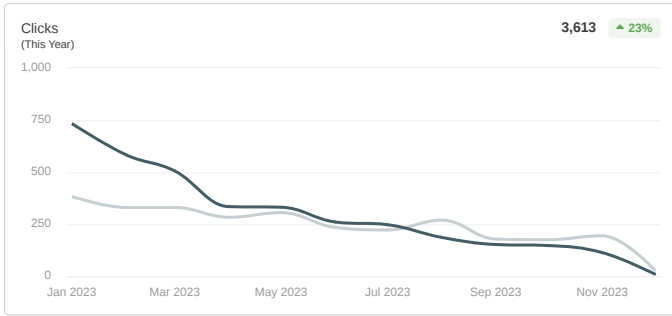

TAMPA 1/2

Showing 3 of 3 Rows

AD GROUP▲	CAMPAIGN	IMPRESSIONS	CLICKS	CTR	AVG CPC
SelecTruck Tampa	Tampa Adwords	861	64	7.43%	$8.98
Tampa - dynamic ad group	Tampa Adwords	582	50	8.59%	$4.01
Tampa Remarketing	Tampa Retargeting	25,895	87	0.34%	$1.13