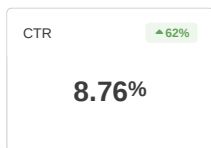

## Table of Contents

Google Ads Account Overview	3
CHARLOTTE 1/2	4
CHARLOTTE 2/2	5
CLEVELAND 1/2	6
CLEVELAND 2/2	7
LOUISVILLE 1/2	8
LOUISVILLE 2/2	9
NEW ENGLAND BOSTON 1/2	10
NEW ENGLAND BOSTON 2/2	11
TAMPA 1/2	12
TAMPA 2/2	13

## Google Ads Account Overview

Showing 6 of 6 Rows

AD GROUP▲	CAMPAIGN	IMPRESSIONS	CLICKS	CTR	AVG CPC
<a href="#">Louisville - dynamic ad group</a>	Louisville Adwords	126	43	34.13%	\$1.34
<a href="#">Louisville Remarketing</a>	Louisville Retargeting	26,682	90	0.34%	\$1.10
<a href="#">SelecTruck Louisville</a>	Louisville Adwords	1,046	72	6.88%	\$5.72
<a href="#">SelecTruck Tampa</a>	Tampa Adwords	861	64	7.43%	\$8.98
<a href="#">Tampa - dynamic ad group</a>	Tampa Adwords	582	50	8.59%	\$4.01
<a href="#">Tampa Remarketing</a>	Tampa Retargeting	25,895	87	0.34%	\$1.13